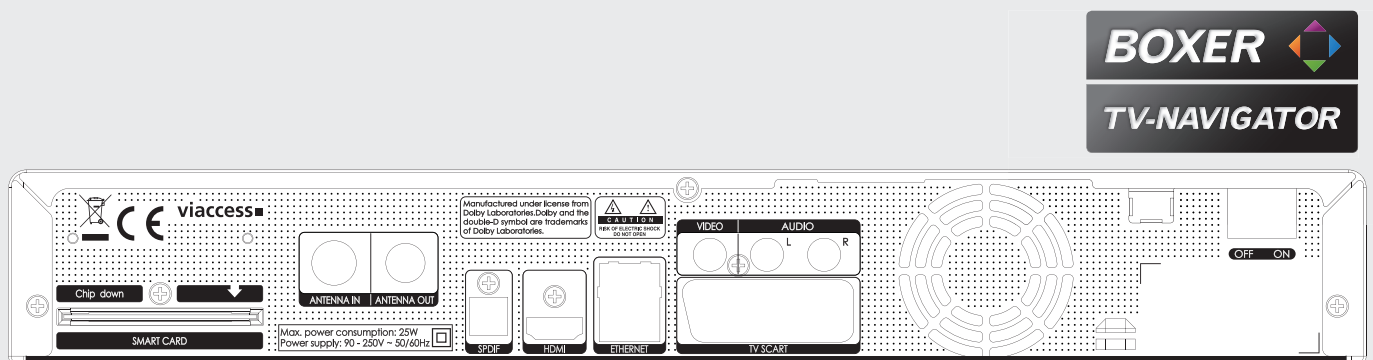

BXR-HD+

DVB-T2 HD PVR for BOXER TV

Specifications

System Resource

Flash Memory	32 Mbyte
DDR SDRAM	256 Mbyte
EEPROM	32 Kbyte
HDD	500GB

Front-end

Tuner Type	DVB-T2 x 2
Input Connector	IEC 169-2 Female (PAL)
RF loop-through connector	IEC 169-2, Male (PAL)
Demodulation	OFDM
Frequency Range	174MHz ~ 230MHz and 470MHz ~ 862MHz
Signal Level	-10 to -70 dBm
Symbol Rate	7MHz, 8MHz

MPEG Transport Stream A/V Decoding

Transport Stream	MPEG-4 PART2/MPEG-2 ISO/IEC 13818
Profile Level	MPEG-2 MP@HL, MPEG-4 AVC MP@L3, MP@L4, HP@L4
Video Resolution	1080p24/1080i/720p/576p/576i
Aspect Ratio	4:3, 16:9, Letter Box
Audio Decoding	MPEG-1 Layer I & II, Dolby Digital Plus Pulse
Audio Mode	Single / Dual Mono/ Stereo/ Joint Stereo
Picture Decoder	MPEG2 I-Frame, JPEG, JPEG2000, BMP, GIF, PNG

Front

Display	VFD
Buttons	5 Keys (POWER, VOL-, VOL+, CH-, CH+)
USB 2.0	1
RCU Sensor	1 Infrared RCU sensor
LED display	1 (3 in 1 Color: Red in Recording, Blue in Operating and Amber in Stand-by)

Rear

Tuner	IN/OUT
TV SCART	1 x TV SCART
RCA Out	1 set (Video & Audio L/R)
HDMI Out	1 with HDCP
S/PDIF Out	1 x Optical
Ethernet	1 x 100BaseT
Smart Card Slot	1
Power Switch	1

Power Supply

Input Voltage	AC 90-250V, 50/60Hz
Power Consumption	Standby: under 0.5W in standby mode
Power Switch	1

Physical Specification

Size (Width x Height x Depth)	380 x 55 x 245 (mm)
Weight (Net)	2.8 Kg

Accessories

RCU, Batteries, User Manual, HDMI/SCART Cable

BOXER

TV-NAVIGATOR

This leaflet is not for consumer use.
The product, specification and it's sales are subject to Boxer approval.

HUMAX Electronics Co., Ltd. London

Mille Building, 1000 Great West Road, Brentford, Middlesex, TW8 9HH, UK

Tel: 0844 669 8800 Fax: 0208 326 6019 E-mail: sales-info@humax-digital.co.uk

HUMAX
EASY DIGITAL