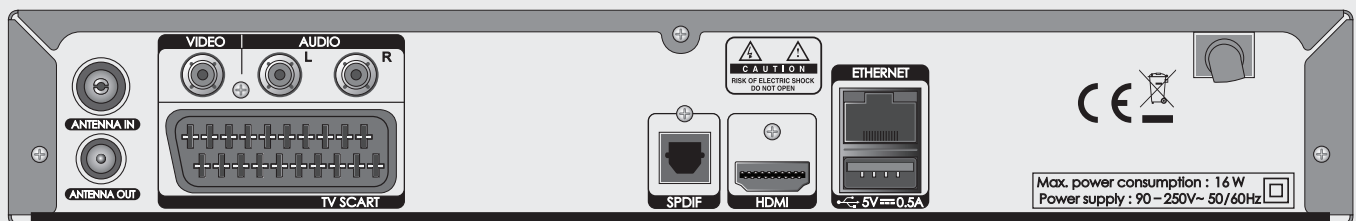

BXR-HD

DVB-T2 HD Digital Terrestrial Set-Top Box

Specifications

System Resource

Flash Memory	32 Mbyte
DDR SDRAM	256 Mbyte
EEPROM	32 Kbyte

Front-end

Tuner Type	DVB-T2
Input Connector	IEC 169-2 Female (PAL)
RF loop-through connector	IEC 169-2, male (PAL)
Demodulation	OFDM
Frequency Range	174MHz ~ 230MHz and 470MHz ~ 862MHz
Signal Level(max.)	-10 to -70 dBm
Symbol Rate	7MHz, 8MHz

MPEG Transport Stream A/V Decoding

Transport Stream	MPEG-4 PART2/MPEG-2 ISO/IEC 13818
Profile Level	MPEG-2 MP@HL, MPEG-4 AVC MP@L3, MP@L4, HP@L4
Video Resolution	1080p24/1080i/720p/576p/576i
Aspect Ratio	4:3, 16:9, Letter Box
Audio Decoding	MPEG-1 Layer I&II, Dolby Digital Plus
Audio Mode	Single/Dual/Joint stereo/Stereo

Front

Display	7 Segments
Buttons	POWER, TV/RADIO, CH+, CH-, Reset
Smart Card	1 Slot
LED	Standby on/off, TV, Radio

Rear

SCART	1 TV
RCA	1 (Video & Audio R/L)
S/PDIF	1 (Digital Audio Output)
HDMI	HDCP version
USB	1 (USB 2.0)
LAN	RJ-45
Power cord	Fixed

Power Supply

Input Voltage	AC 90~250V (Free voltage), SMPS
Power Consumption	Under 0.5 Watt in standby mode

Physical Specification

Size (Width x Height x Depth)	280 x 45 x 200 (mm)
Weight (Net)	1.42Kg

Accessories

RCU, Batteries(AAxA2), User Manual, HDMI/SCART cables

This leaflet is not for consumer use.
The product, specification and it's sales are subject to Boxer approval.